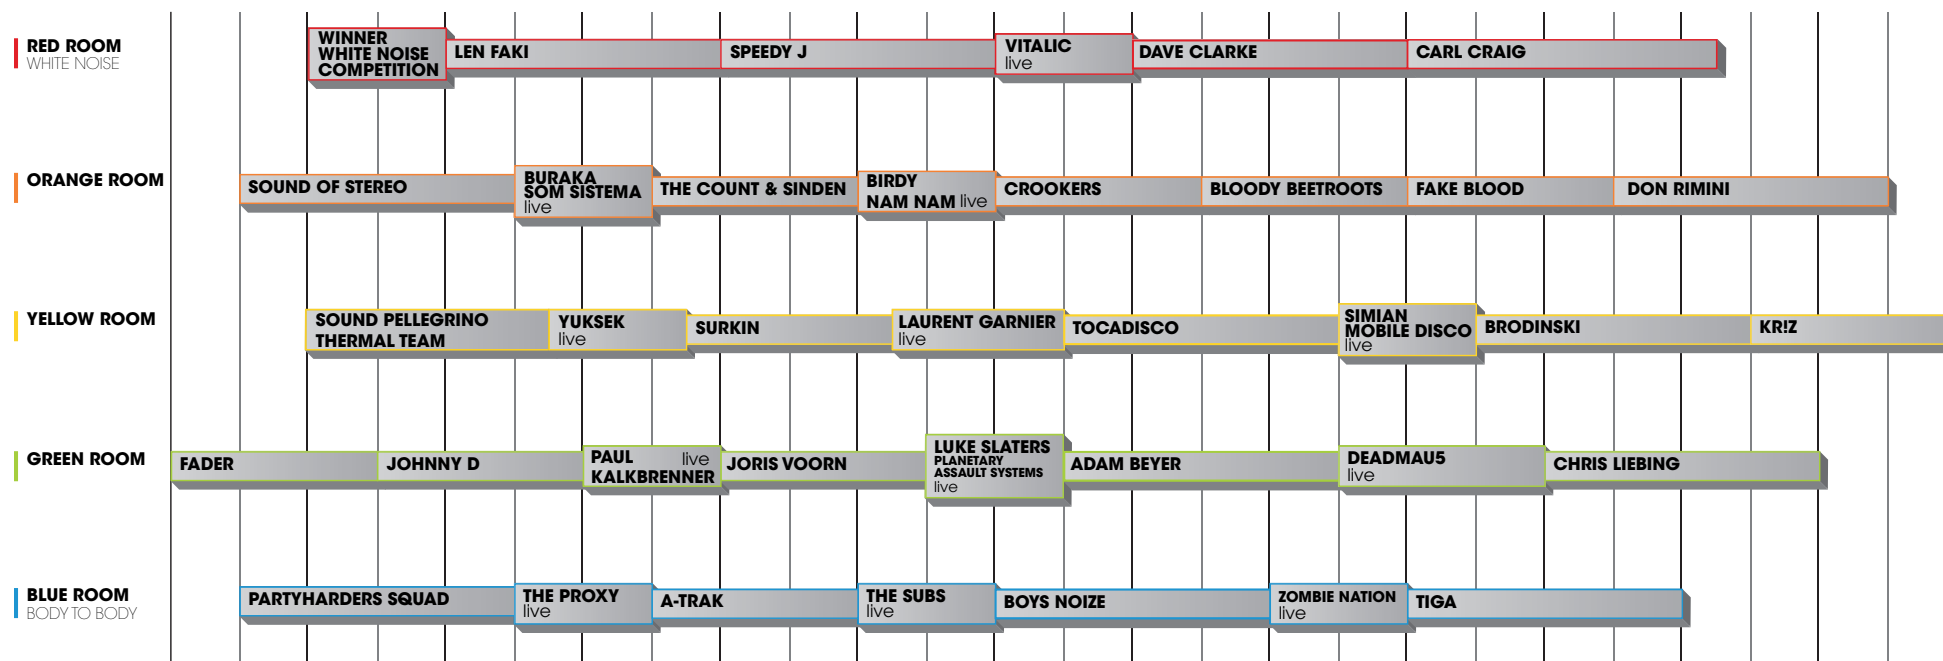

I ♥ TECHNO® SAT 24 OCTOBER 09 FLANDERS EXPO GENT B.

🕒 DAYLIGHT SAVING TIME*

19:00 > 20:00 > 21:00 > 22:00 > 23:00 > 00:00 > 01:00 > 02:00 > 02:00 > 03:00 > 04:00 > 05:00 > 06:00 > 07:00

* Hour switch from summer time to winter time.

Performance times can be subject to changes. Line up flyers will be distributed the night of the event, containing the final running order.

Visit the website to find out more about these artists.

WWW.ILOVETECHNO.BE